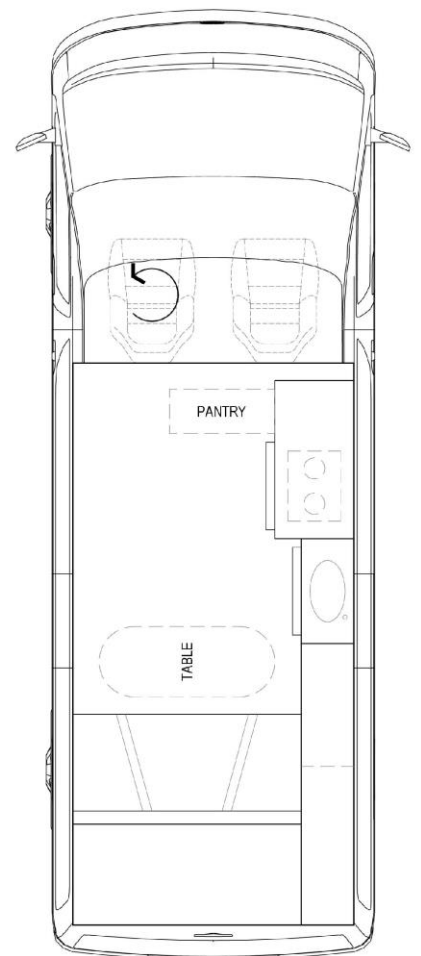

ABN: 55604313019
Phone: (08) 9355 5855

Address: 24 Welshpool Road, Welshpool 6106
Email: sales@dovecamperconversions.com.au